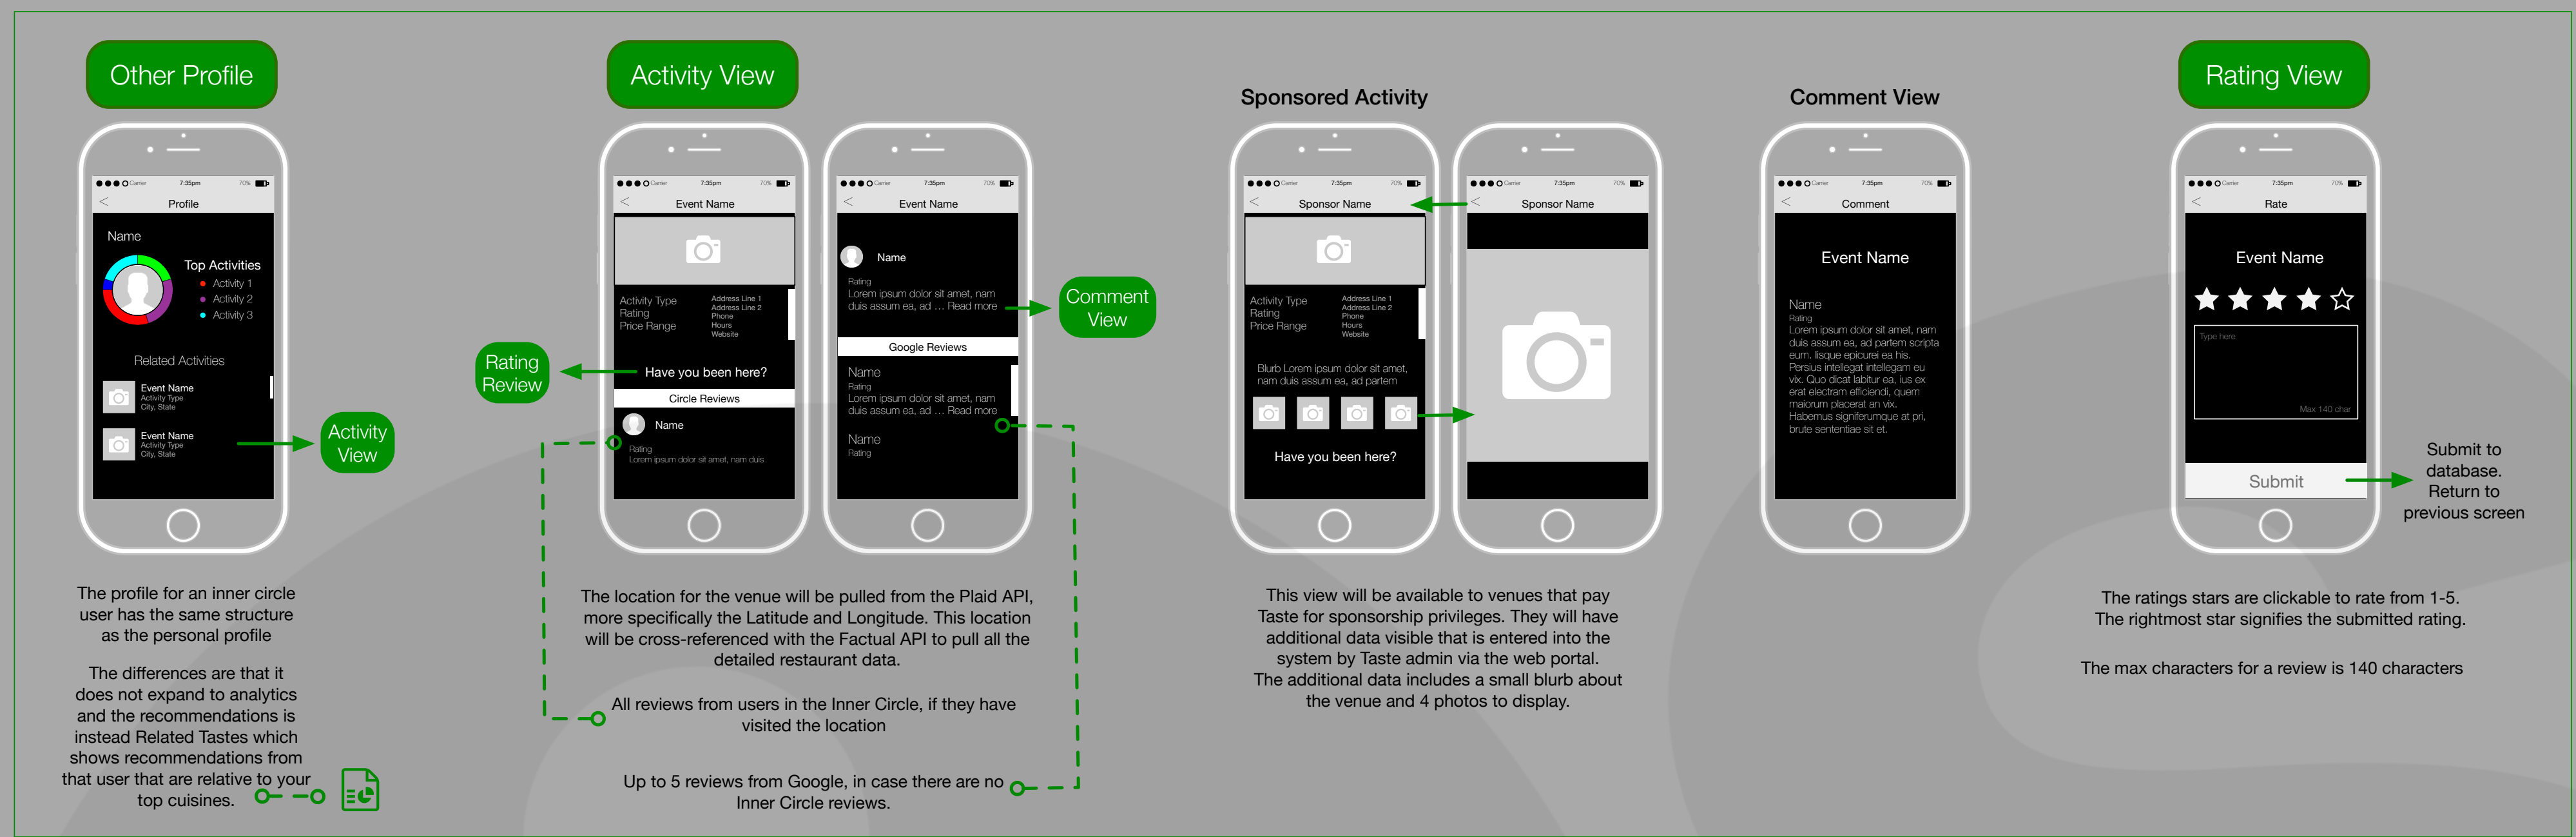

STAT: Analytics Driven App

Mobile MVP App

- 1 Screen #
- → Screen Transition
- ○ ○ Details
- 📄 Reference Algorithms