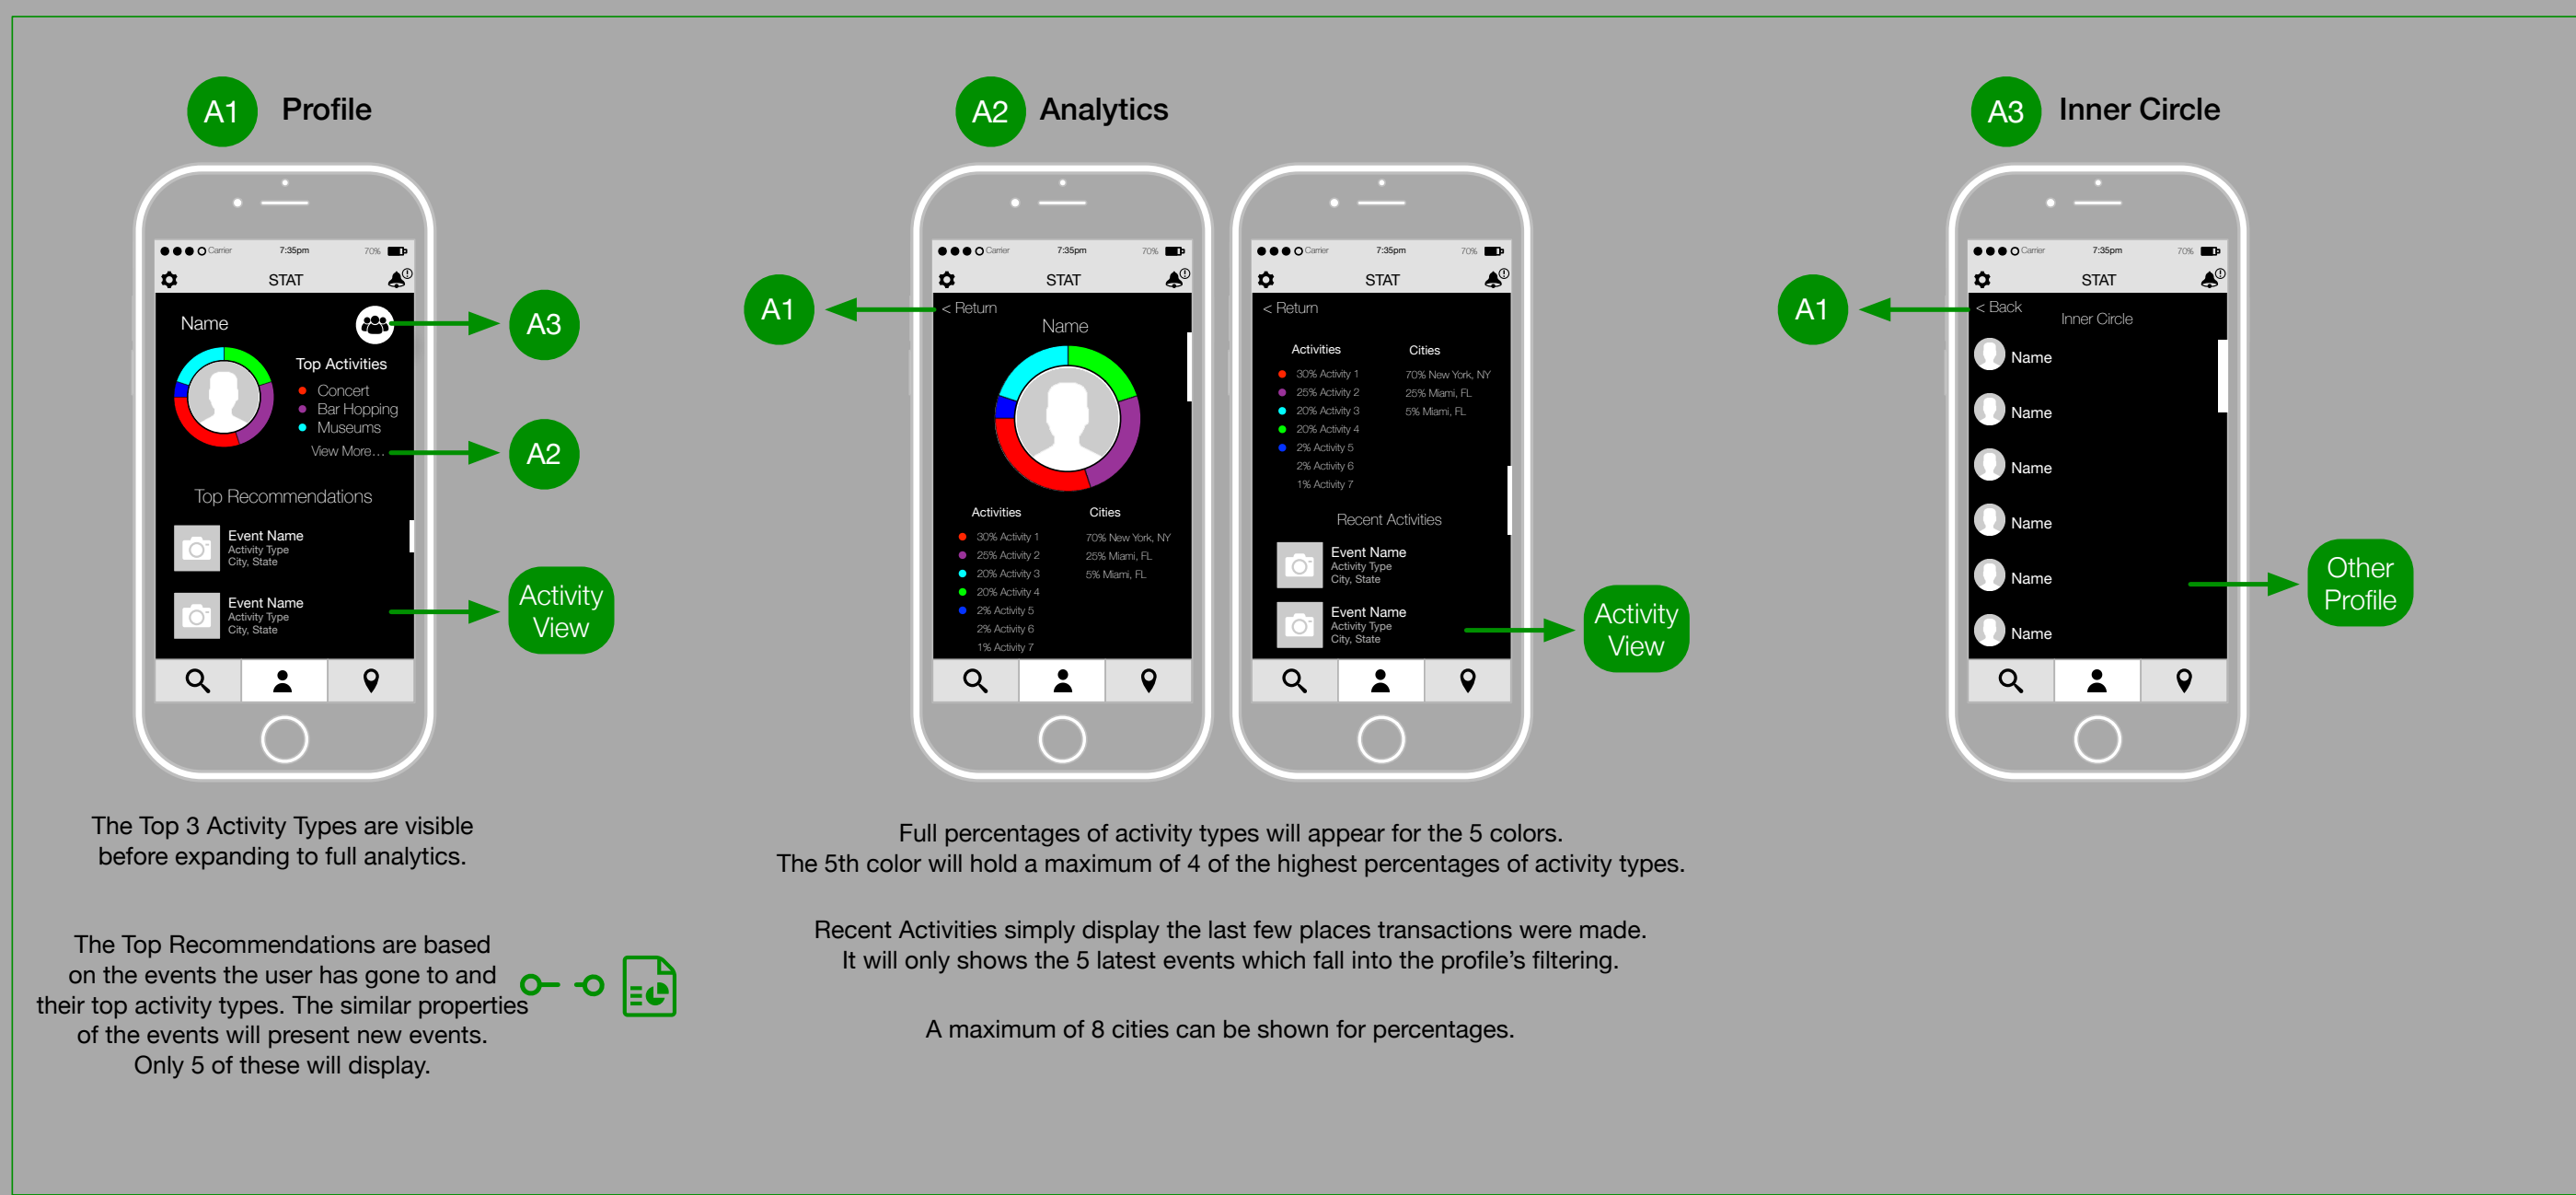

STAT: Analytics Driven App

Mobile MVP App

- 1 Screen #
- → Screen Transition
- ○ ○ Details
- 📄 Reference Algorithms